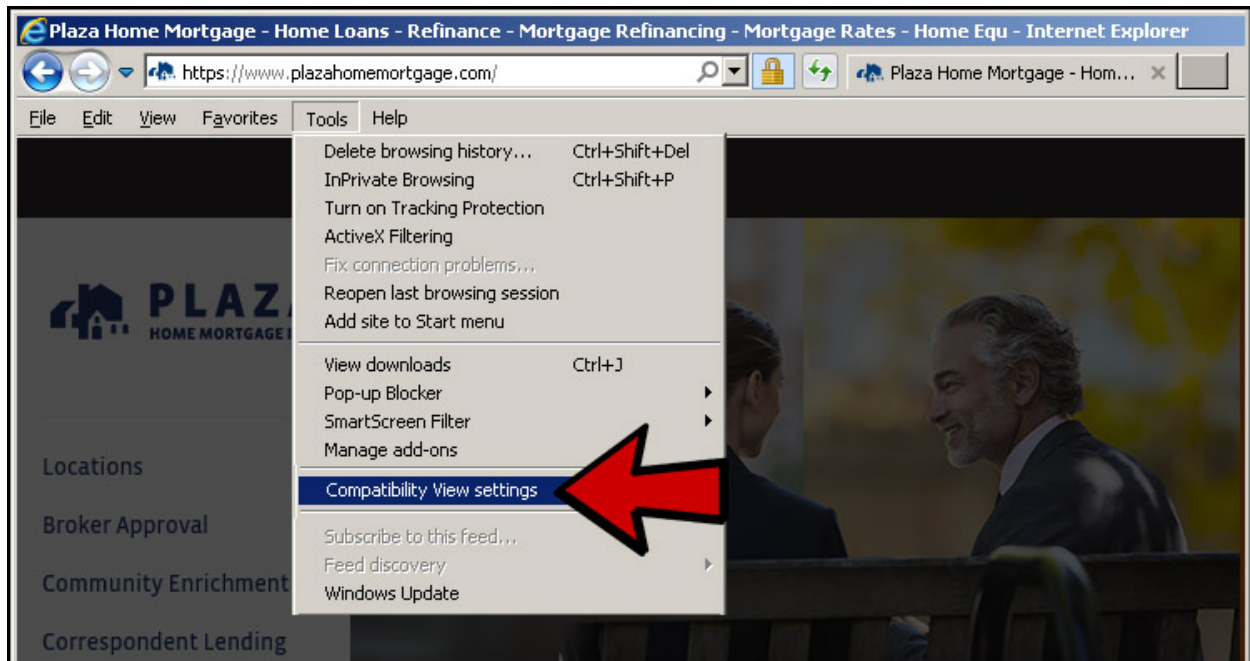

# Adding Plaza Home Mortgage to Internet Explorer's Compatibility View list

If you do not see the Tools menu then right-click at the top of Internet Explorer and select "Menu bar"

Open the Tools menu and click on "Compatibility View settings"

If you are on the Plaza Home Mortgage website you will see plazahomemortgage.com listed. If you do not see Plaza's web address you can type it in. Click "Add" You should also add "ebs4domino.com" and "loan-score.com"