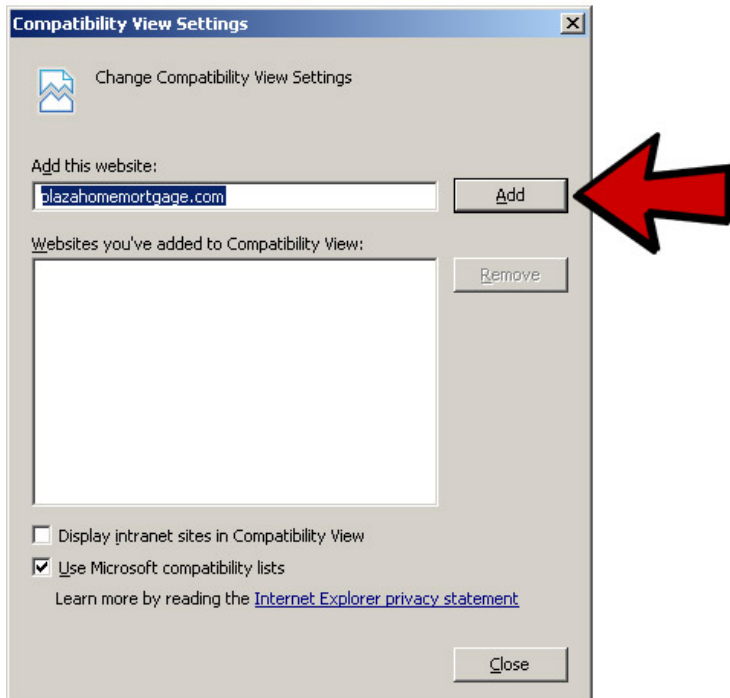

If you are on the Plaza Home Mortgage website you will see plazahomemortgage.com listed. If you do not see Plaza's web address you can type it in. Click "Add" You should also add "ebs4domino.com" and "loan-score.com"